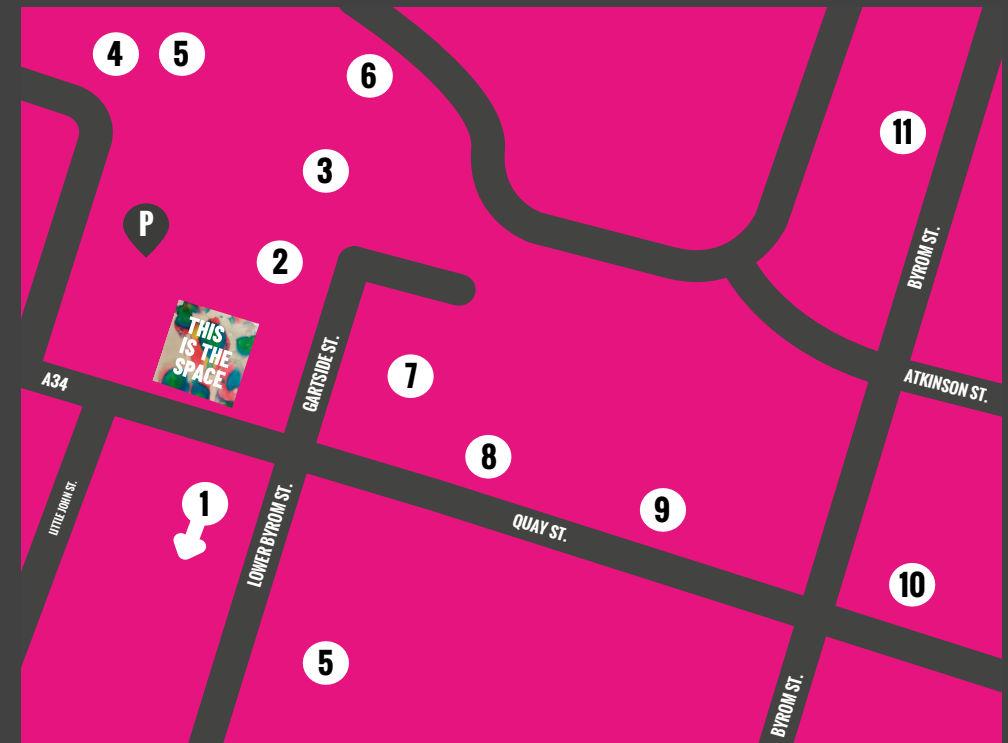

**THIS
IS THE
SPACE**

WORKSPACE SITUATED IN THE HEART OF MANCHESTER.

SPACE
AVAILABLE

A variety of
spaces all unique
and individually
designed ranging
from 3 to 20
persons.

- All inclusive rent
- Super unlimited fast broadband
- High tech access
- Local Manchester art
- Bike and shower facilities
- Tea & Coffees
- Event Space
- 5 minute walk from Salford Central Train Station and 10 minutes from Deansgate Train Station
- 10 minute walk from St Peter's Square Metrolink

WE'VE GOT SOME FRIENDLY NEIGHBOURS.

- | | | |
|-------------------------------|--------------------------|----------------|
| 1 Canal/MOSI/St Johns Gardens | 5 Greggs | 9 20 Stories |
| 2 Dentists | 6 Bills Bar & Restaurant | 10 Opera House |
| 3 Carluccios | 7 M&S | 11 The Ivy |
| 4 Hairdressers | 8 PKB | |